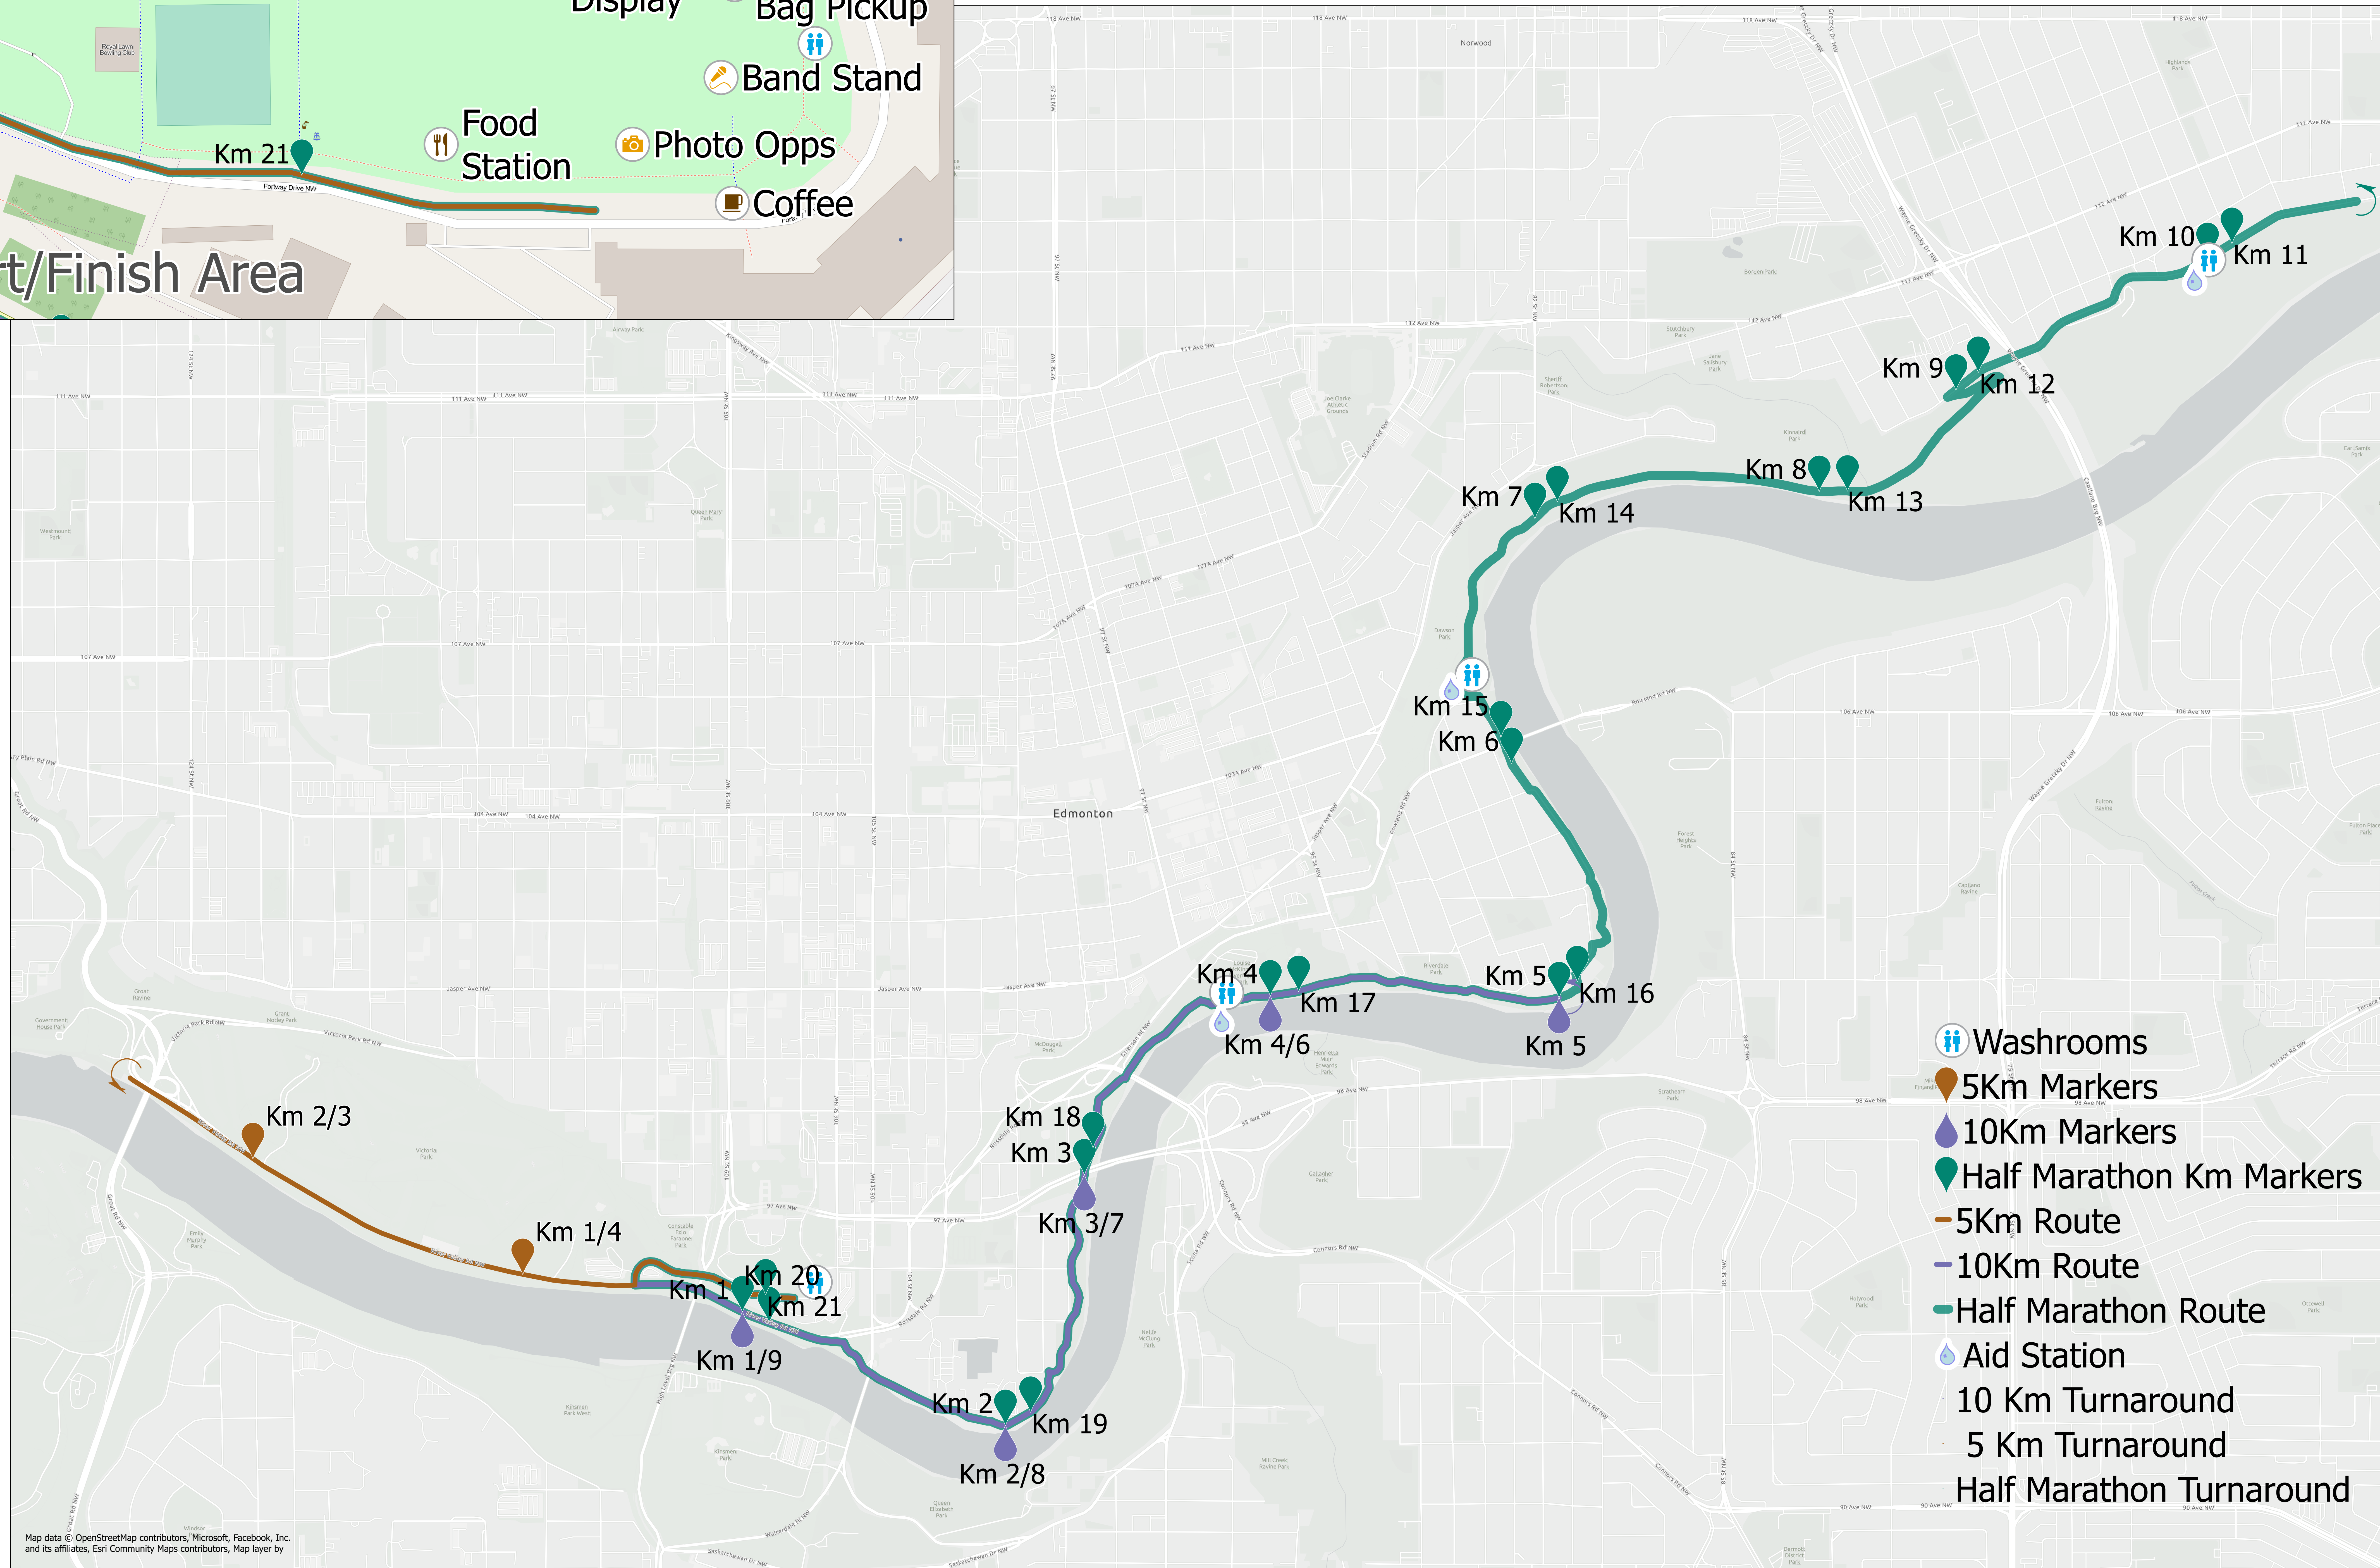

Edmonton Police Service Half Marathon, 10Km, and 5Km Routes