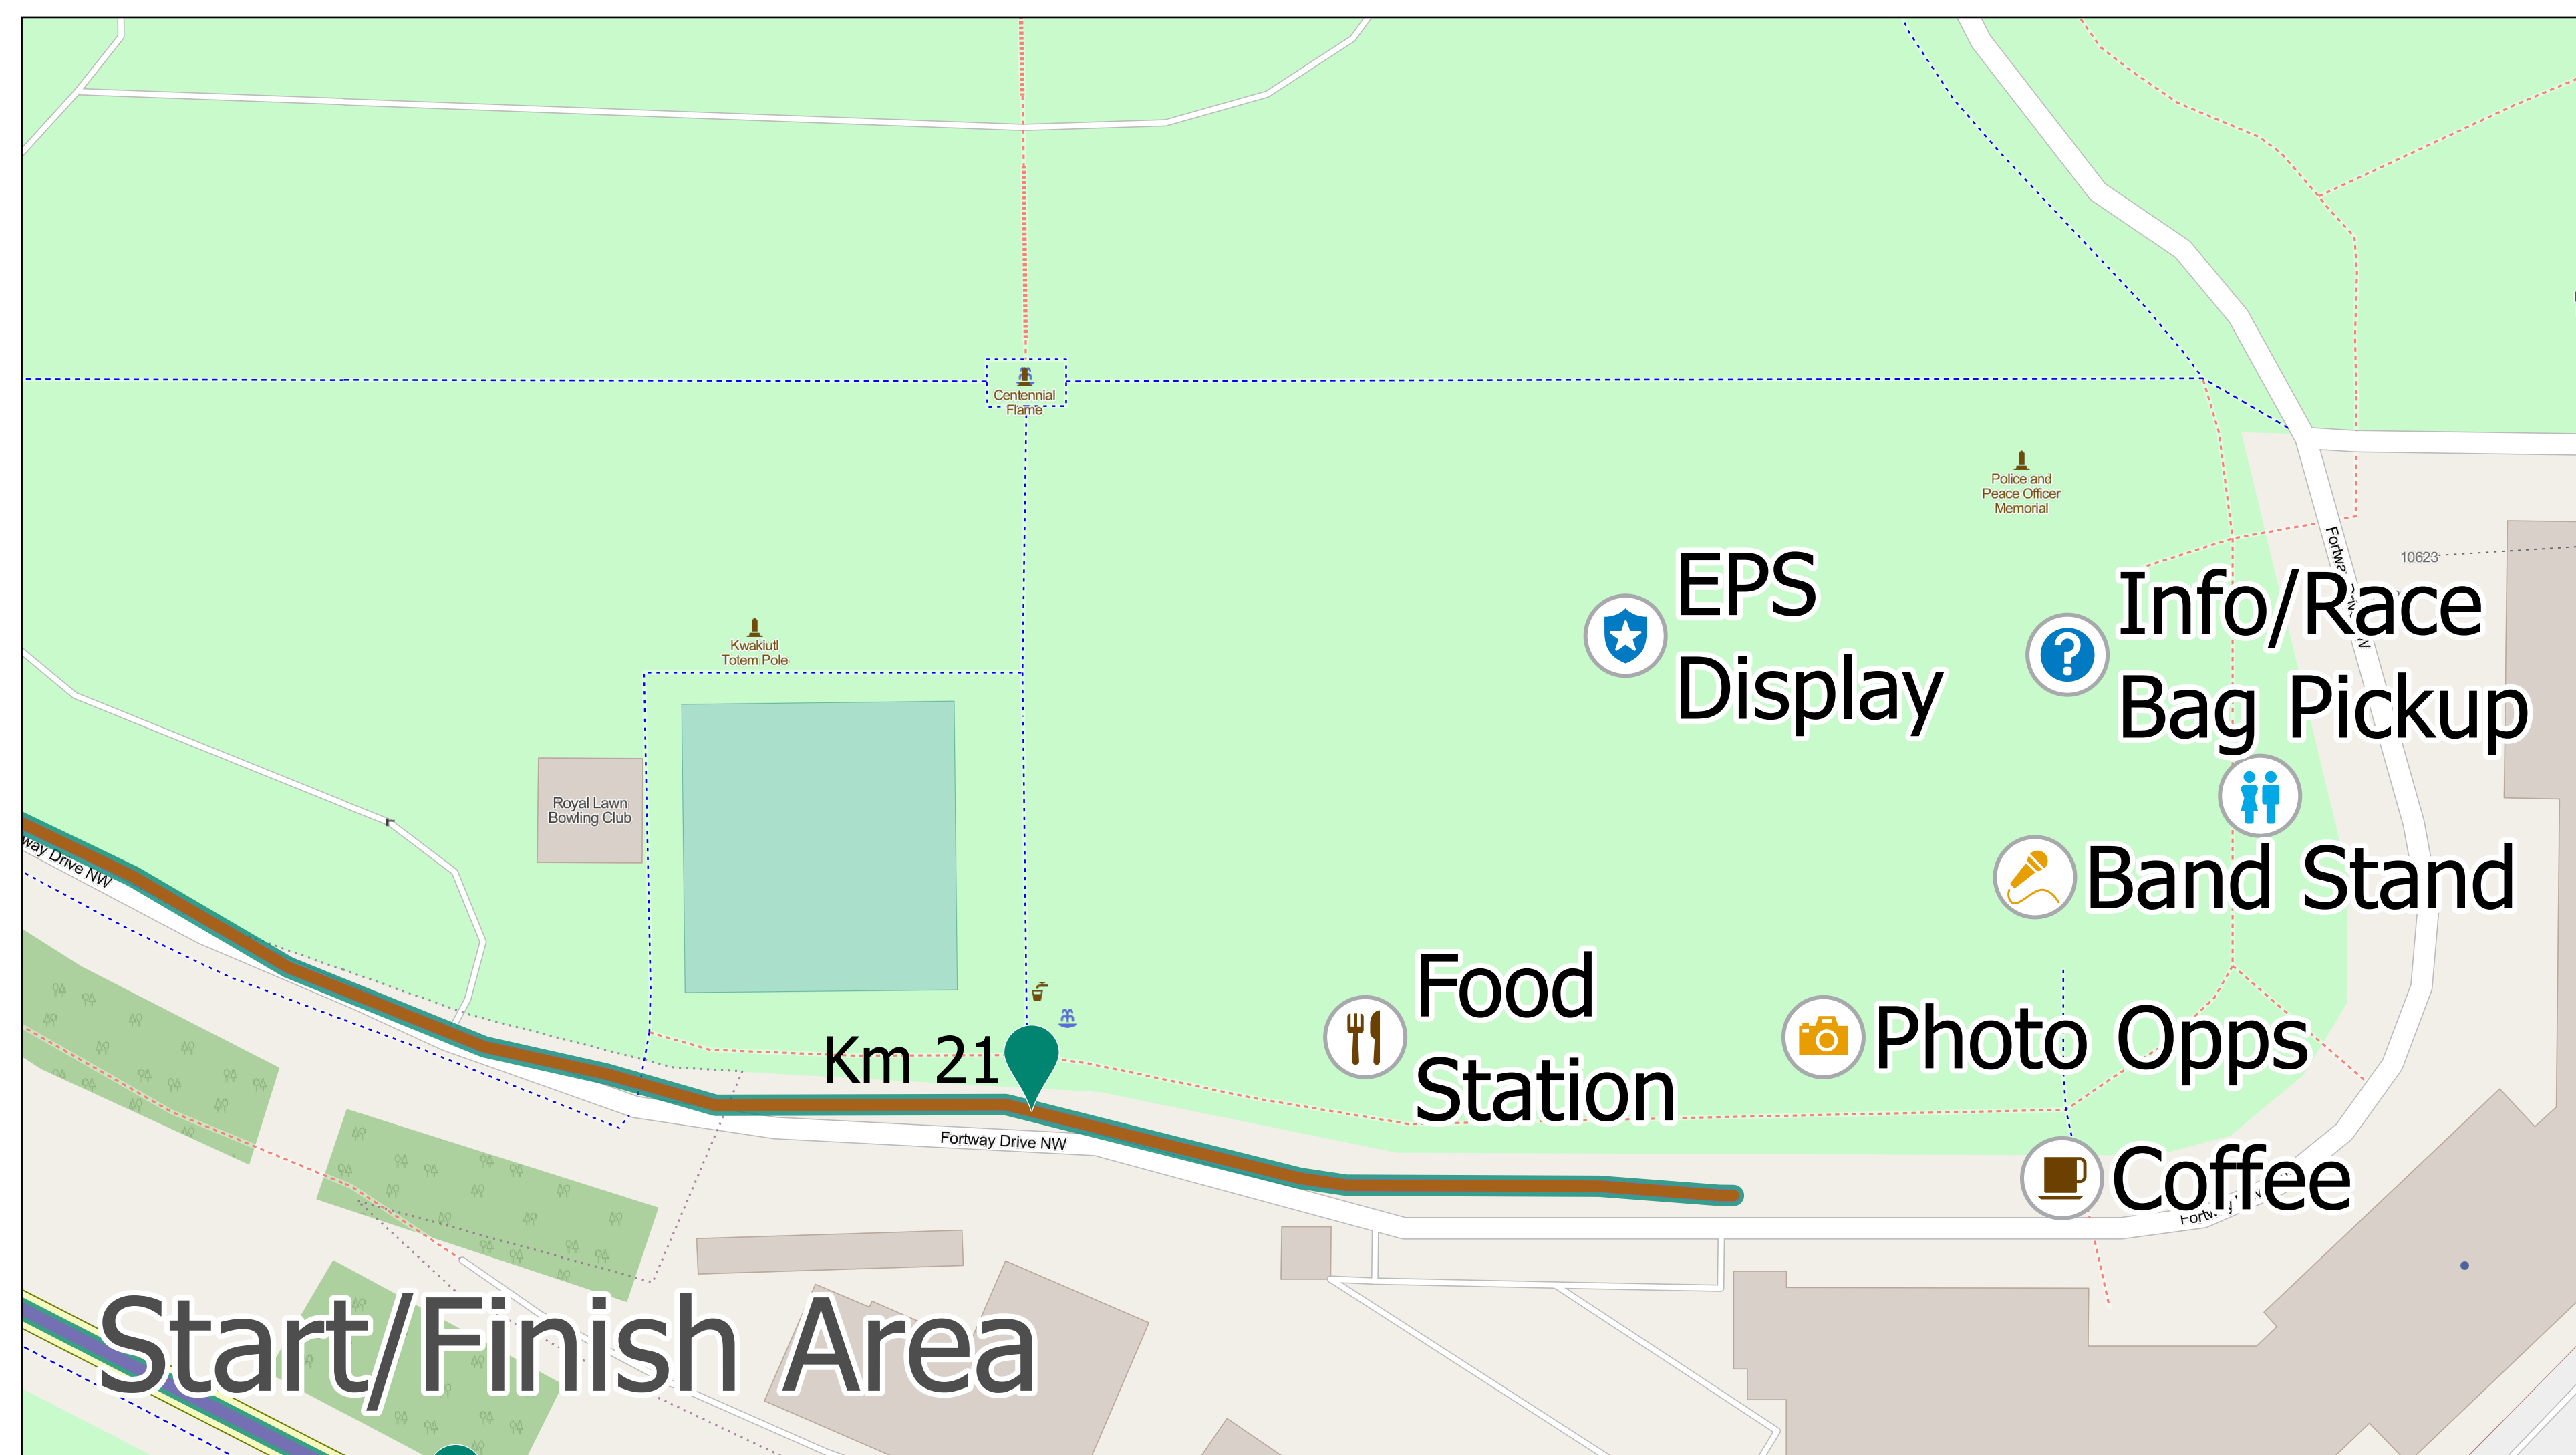

Edmonton Police Service Half Marathon, 10Km, and 5Km Routes